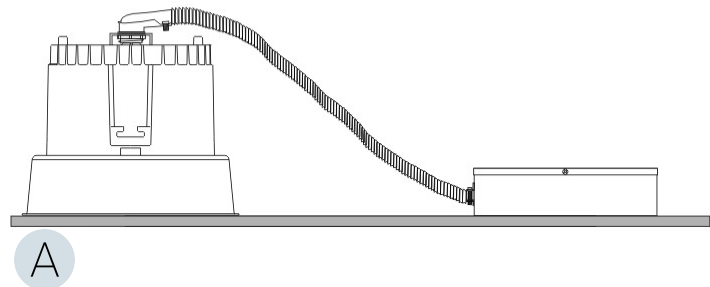

GENERAL

Series: Dixit
Subseries: Dixit RA11
Brand: Ivela
Division: Architectural
Mounting Type: Recessed
Mounting Location: Ceiling
Subcategory: Downlight

PHYSICAL

Shape: Round
Diameter (mm): 126
Diameter (in): 4 15/16
Height (mm): 104
Height (in): 4 1/8
Min. Recessing Depth (mm): 144
Min. Recessing Depth (in): 5 11/16
Light Distribution: Direct
Weight (kg): 0.6
Weight (lbs): 1.32
Diffuser: Clear Polycarbonate
Fixture Finish: MWH
Fixture Material: Aluminum Die Cast
Cut-out Measurements: 122mm / 4 13/16"

ELECTRICAL

Lamp Type: LED
Total Output Wattage (W): 12 / 18 / 26
Dimming: Tri-Mode (Non-Dimming and Phase Dimming (120Vac only) and 0-10V Dimming)
Driver Included: No
Driver Location: Recessed Housing
Driver Type: Constant Current - Universal
Driver Class: Class 2
Input Voltage (V): 120 - 277
Constant Current (MA): 350 / 500 / 700

LED

Number of LEDs: 1
Color Temperature (°K): 2700 / 3000 / 4000
Max. Delivered Lumen (lm): 1513 - 1602 / 2092 - 2180 / 2759 - 2848
CRI: >85 CRI
Efficiency (%): 89
Lamp Life (hrs): 50000
Upon Request: 3500K upon request

OPTICAL

Optic°: 55
Adjustability: Fixed
Upon Request: Optic 18° or 30° (mirror-metallized) / 70° (white)

RATINGS AND CERTIFICATIONS

Certified By: Certified for North American Standards
IP rating: IP43
IK Rating: IK08
Glare Rating: ≤ 19