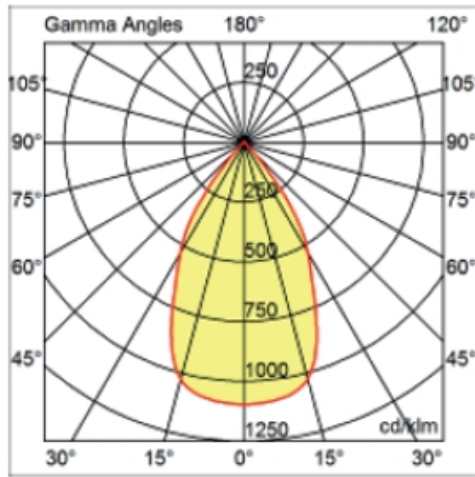

DIXIT RA11 RECESSED

A56028-

PROJECT	
TYPE	
SPECIFIER	
QUANTITY	
DATE	

	DP	DV		Order Example	K°
Dimming	Phase	0-10V		L5XXXXXX-DV-30K	
Color Temperature	27K 2700K	30K 3000K	35K 3500K	0-10V	K° 3000K

A